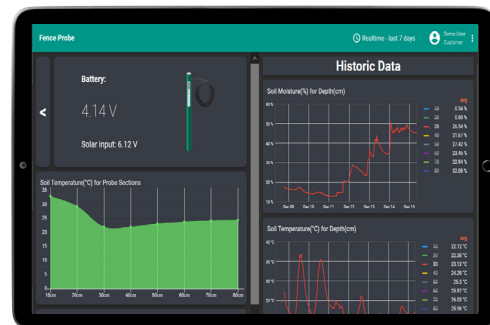

- Information is displayed on an interactive and easy-to-use online dashboard
- Make informed farm management decisions
- Manage your operation remotely