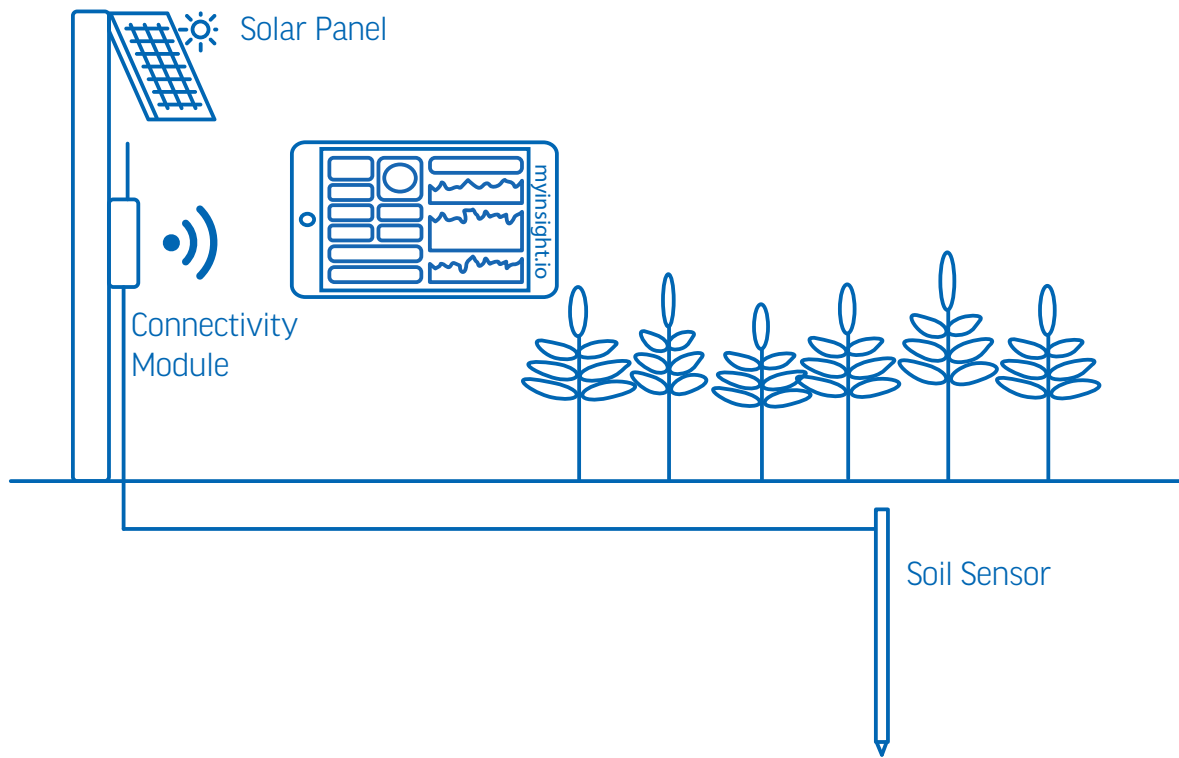

Soil Condition Sensor

The Powertec Soil Probe kit has been developed to provide Australian operations real-time soil monitoring data. EnviroPro® sub-surface Soil Probes have been carefully engineered to be accurate, long-life, maintenance-free instruments suitable for all soil types.

- Soil Moisture
- Soil Temperature
- Soil Salinity (Pro Model)
- Sensors every 10cm

myinsight.io by Powertec is your decision-making partner

Develop precision cropping techniques with a range of applications from developing fertilisation schedules, triggering leaching irrigation on a when-required basis, and alerting to problem areas.

Highly accurate temperature, moisture and salinity readings

Identify trends

Save time

Optimise water usage

Improve yields

Self-install friendly

Improve farm decision making

Each Powertec kit can operate standalone or integrate with different sensors and networking requirements, providing flexible options to digitise your operation.

The myinsight.io system is revolutionising the way Australia does business.

myinsight.io is an IoT connectivity suite designed to provide near real-time environmental metrics through a centralised dashboard for day to day operations and management, trend analysis and exportation to third party reporting programs.