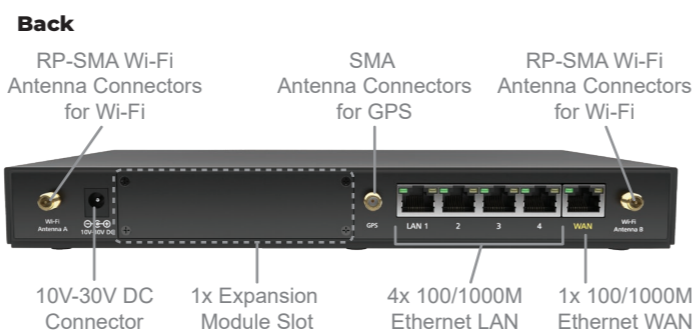

^ Requires PrimeCare Subscription, complimentary for the first year.
! 2 PepVPN Peers are enabled by default. 5 PepVPN Peers are enabled with PrimeCare Subscription, complimentary for the first year.

Ordering Information

Product Code	Description
BPL-021X-LTE-E-T-PRM	Balance 20X, 1x GE WAN ports, 4x GE LAN ports and 1x LTE modem (CAT 4)
BPL-021X-LTE-US-T-PRM	Balance 20X, 1x GE WAN ports, 4x GE LAN ports and 1x LTE modem (CAT 4)

Feature Add-on

Product Code	Description
PRM-BPL-021X-LTE-1Y	1 Year PrimeCare Subscription
PRM-BPL-021X-LTE-2Y	2 Year PrimeCare Subscription
PRM-BPL-021X-LTE-4Y	4 Year PrimeCare Subscription

Bands

	Product Code	Carrier/Category	Embedded Modems	4G Bands	3G Bands
LTE	BPL-021X-LTE-E-T-PRM	Europe / International / CAT-4	1	B1, B3, B5, B7, B8, B20, B38, B40, B41	WCDMA/HSPA+/DC-HSPA+ B1, B5, B8
	BPL-021X-LTE-US-T-PRM	Americas / CAT-4	1	B12, B14, B4, B2, B5, B13, B66, B71	B2, B4, B5