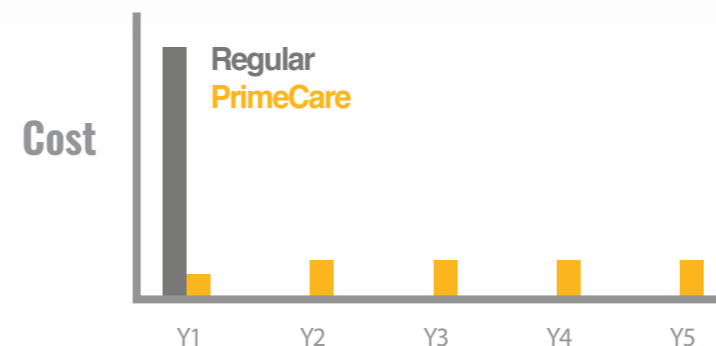

Pay Less Upfront: PrimeCare lowers the entry cost of getting the device you want. Annual subscription gets you a wide range of services.