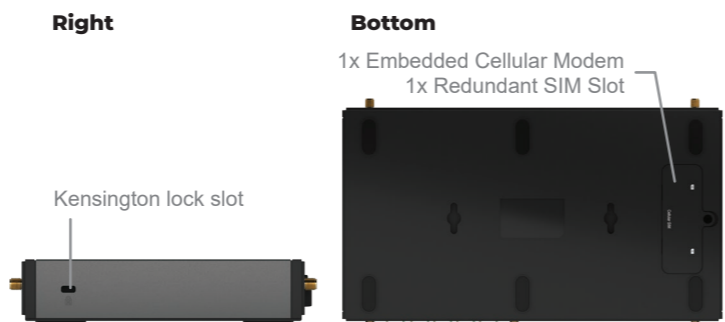

^ Requires PrimeCare Subscription, complimentary for the first year.
! 2 PepVPN Peers are enabled by default. 5 PepVPN Peers are enabled with PrimeCare Subscription, complimentary for the first year.

Ordering Information

Product Code	Description
BPL-021X-LTE-E-T-PRM	Balance 20X, 1x GE WAN ports, 4x GE LAN ports and 1x LTE modem (CAT 4)
BPL-021X-LTE-US-T-PRM	Balance 20X, 1x GE WAN ports, 4x GE LAN ports and 1x LTE modem (CAT 4)

Feature Add-on

Product Code	Description
PRM-BPL-021X-LTE-1Y	1 Year PrimeCare Subscription
PRM-BPL-021X-LTE-2Y	2 Year PrimeCare Subscription
PRM-BPL-021X-LTE-4Y	4 Year PrimeCare Subscription

Bands

	Product Code	Carrier/Category	Embedded Modems	4G Bands	3G Bands
LTE	BPL-021X-LTE-E-T-PRM	Europe / International / CAT-4	1	B1, B3, B5, B7, B8, B20, B38, B40, B41	WCDMA/HSPA+/DC-HSPA+ B1, B5, B8
	BPL-021X-LTE-US-T-PRM	Americas / CAT-4	1	B12, B14, B4, B2, B5, B13, B66, B71	B2, B4, B5