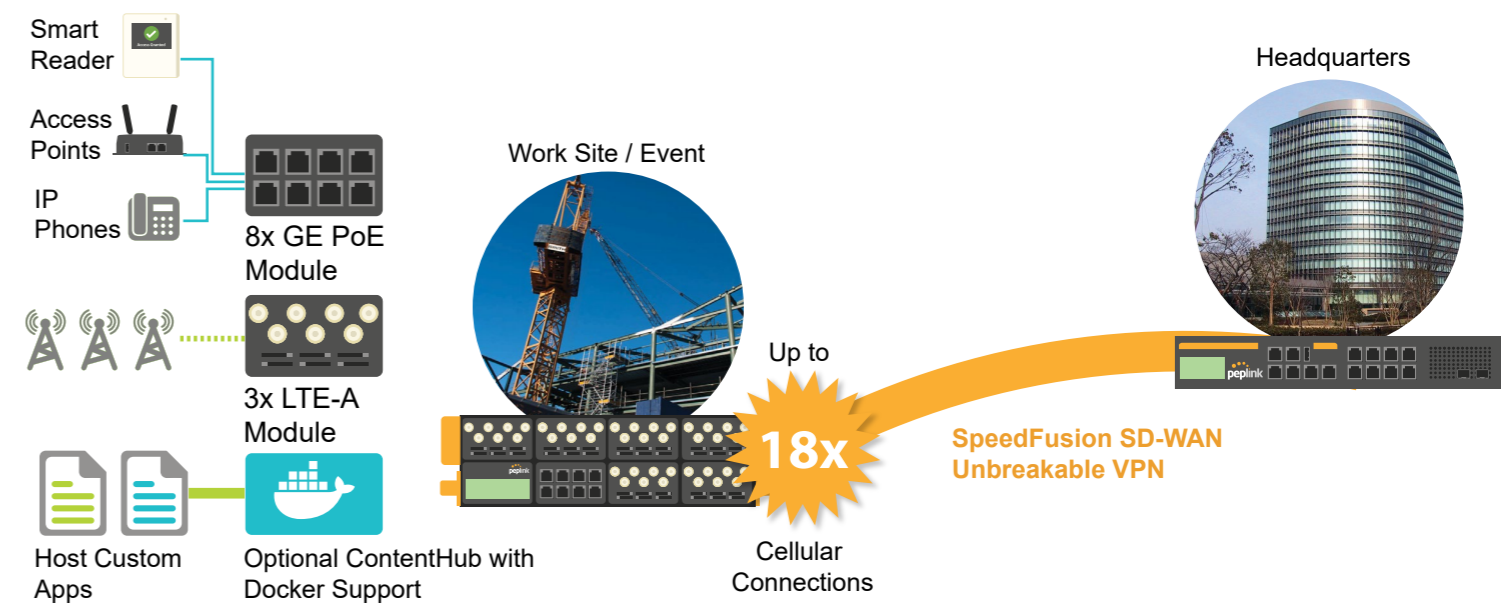

Instant Connectivity and Application Hosting for Work Sites and Events

Getting a connection to a work site or to an event normally involves building a landline, potentially taking months. With the EPX, temporary sites could get connected in minutes. The EPX can combine up to 18

cellular connections for high-definition video streaming and high-volume data transfers. The EPX can also host docker containers, giving you the ability to host your own custom apps onsite to simplify management.