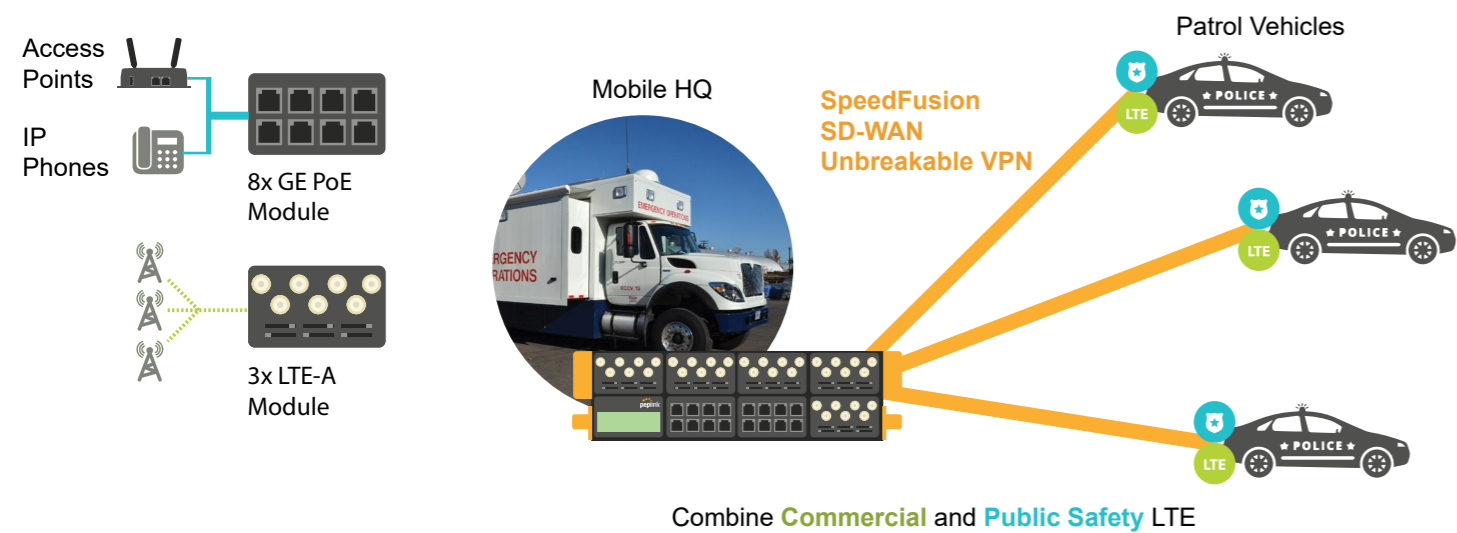

EPX

Extreme Performance SD-WAN Platform

Introducing the industry's highest performing SD-WAN platform. The EPX is a rapidly deployable, powerful, and versatile SD-WAN router that connects a wide range of WAN options from LTE-A, satellite modems, to fixed line networks. At a 19" 2U rack mountable form factor, it can combine up to 18x LTE-A connections for absolute connection reliability.

Need More Cellular Bandwidth?

Gigabit Bandwidth On-The-Go

In its cellular configuration, the EPX is the most powerful wireless SD-WAN router in the industry. It can combine the bandwidth of up to 18 connections, supporting 36 SIM cards and providing gigabits of bandwidth on-the-go.

Need Different Types of Connectivity?

Multiple Module Types

The EPX can support different technologies depending on which modules you purchase. Also, when 5G technology appears, there will be modules for it too, ensuring that your investment is future-proof.

Rapidly Deployable, Scalable, Unbreakable Connectivity for Mobile Command.

Equipped with an EPX, mobile headquarters can combine private LTE, commercial LTE and satellite links to form a fast, unbreakable VPN connection to headquarters and to patrol vehicles. With this configuration, patrol vehicles benefit from increased