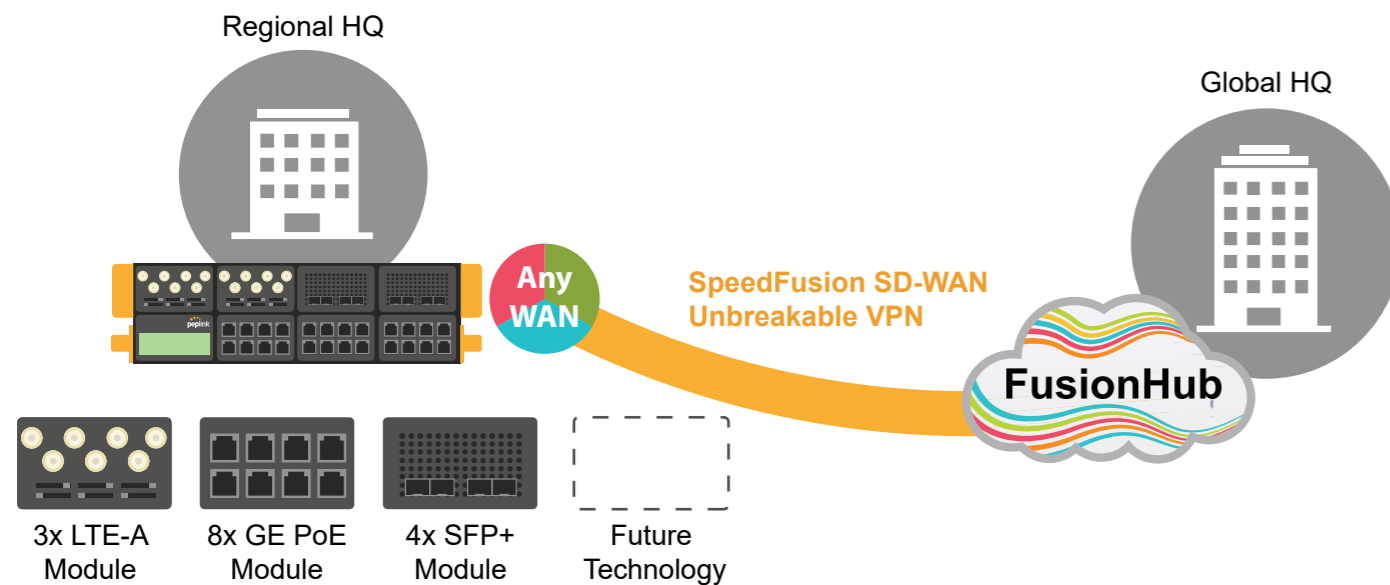

Futureproof, Scalable, Unbreakable Cellular Backup for Regional Offices.

With its modular construction, the EPX enables regional offices to add WAN connections of any type as they grow in size. With the ability to add cellular modules, the EPX also provides as much cellular connectivity as needed for

the company network to operate at full speed even if land lines lose connectivity. In the future when 5G gains popularity, there will be modules for it too. This makes the EPX futureproof for both bandwidth demand and for upcoming technology.