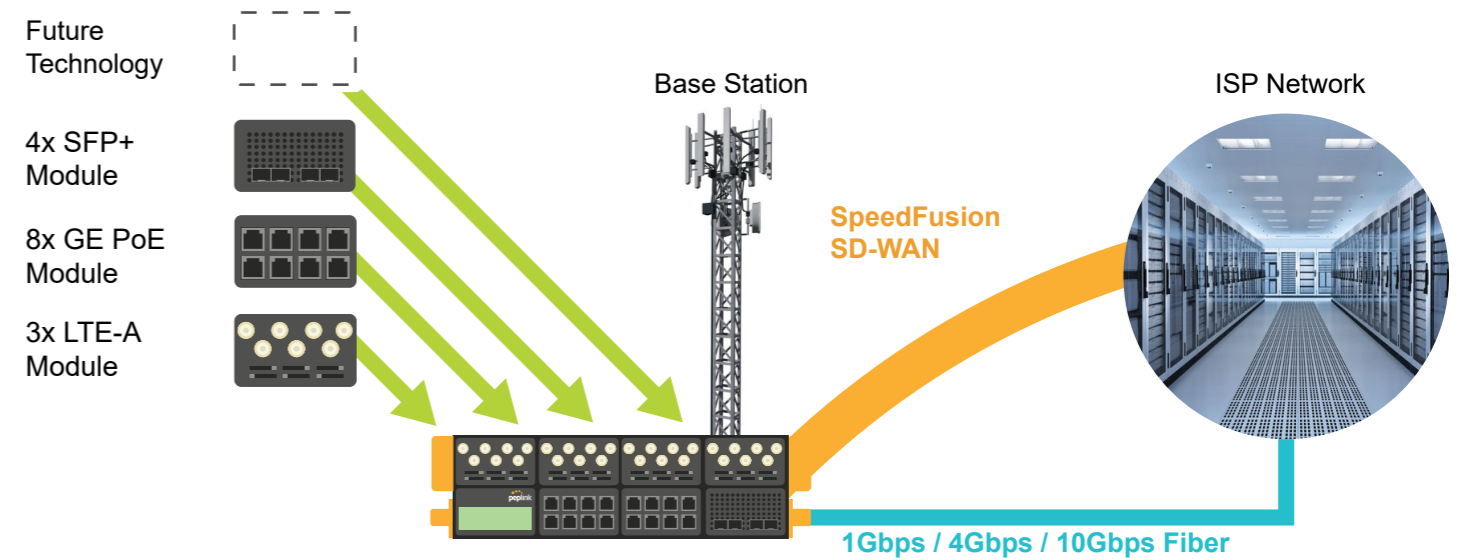

Add Flexible SD-WAN Backhaul to Any Network

Whether providing Internet service with a SLA, or building a video surveillance streaming network, ensuring service continuity is crucial. The EPX enables service providers to build

a flexible SD-WAN backhaul to the main network, incorporating as many Ethernet, Fiber, and cellular links as needed to provide fast and solid connectivity. What's more, Peplink's cloud-based management software provides you with complete visibility and control of WAN usage.