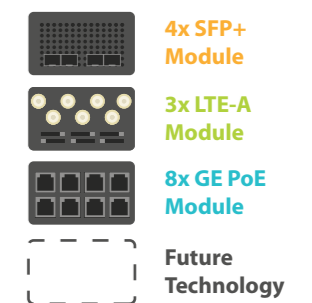

Gigabit Bandwidth On-The-Go

In its cellular configuration, the EPX is the most powerful wireless SD-WAN router in the industry. It can combine the bandwidth of up to 18 connections, supporting 36 SIM cards and providing gigabits of bandwidth on-the-go.

Need Different Types of Connectivity?